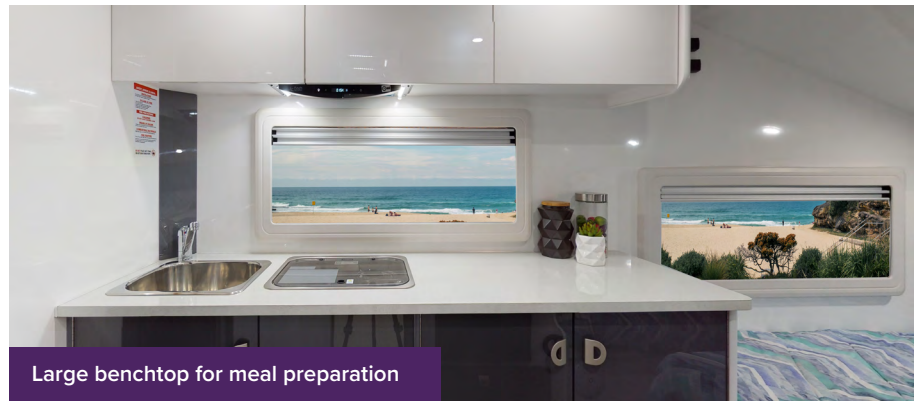

Scan to view the full Chameleon Range

Flexible bedding - Singles/Queen

Abundance of cupboards & drawers

Shower & Toilet ensuite

Compressor 12v refrigerator

Large benchtop for meal preparation

TV on swing-away arm

KITCHEN

- ✓ External slide out kitchen with sink and BBQ
- ✓ Compressor 12v refrigerator 110ltr

- ✓ Full length kitchen unit with sink and flick tap
- ✓ Two burner internal cooktop and grill
- ✓ Range hood over cooktop
- ✓ Cupboards above refrigerator