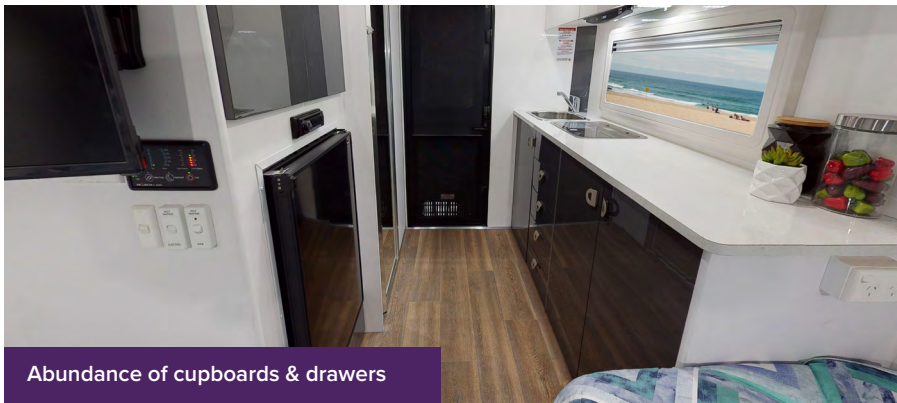

Scan to view the full Chameleon Range

Flexible bedding - Singles/Queen

Abundance of cupboards & drawers

Shower & Toilet ensuite

Compressor 12v refrigerator

Large benchtop for meal preparation

TV on swing-away arm

KITCHEN

- ✓ External slide out kitchen with sink and BBQ
- ✓ Compressor 12v refrigerator 110ltr

- ✓ Full length kitchen unit with sink and flick tap
- ✓ Two burner internal cooktop and grill
- ✓ Range hood over cooktop
- ✓ Cupboards above refrigerator