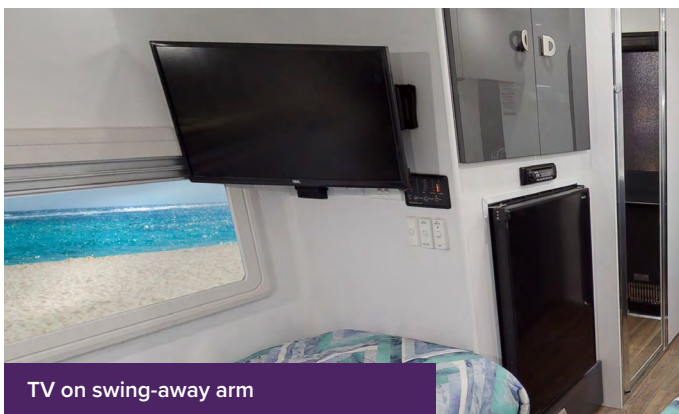

Scan to view the full Chameleon Range

Flexible bedding - Singles/Queen

Abundance of cupboards & drawers

Shower & Toilet ensuite

Compressor 12v refrigerator

Large benchtop for meal preparation

TV on swing-away arm