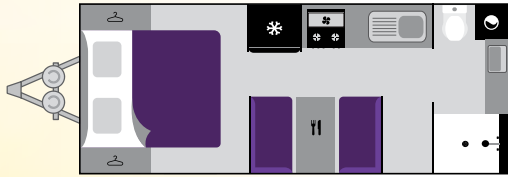

Experience