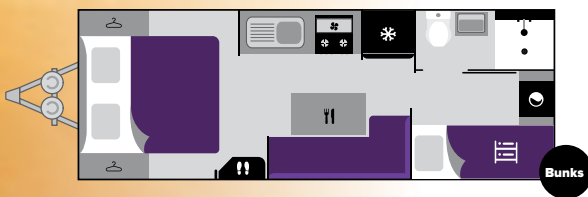

Pathway

Sleeps	2 people	Body Length	17'1"	5217mm
Av. Ball	121kg	Travel Length	23'9"	7250mm
Max Payload	318kg	Overall Height	9'9"	2965mm
Av. Tare	1882kg	Overall Width	8'2"	2490mm

Experience

Sleeps	2 people	Body Length	19'2"	5849mm
Av. Ball	107kg	Travel Length	25'10"	7882mm
Max Payload	1142kg	Overall Height	9'7"	2910mm
Av. Tare	2058kg	Overall Width	8'2"	2490mm

Connection

Sleeps	2 people	Body Length	19'9"	6024mm
Av. Ball	117kg	Travel Length	26'5"	8057mm
Max Payload	1115kg	Overall Height	9'7"	2910mm
Av. Tare	2085kg	Overall Width	8'2"	2490mm

Passage

Sleeps	2 people	Body Length	19'9"	6024mm
Av. Ball	110kg	Travel Length	26'5"	8057mm
Max Payload	1105kg	Overall Height	9'7"	2910mm
Av. Tare	2096kg	Overall Width	8'2"	2490mm

Tribe

Sleeps	4-5 people	Body Length	20'1"	6136mm
Av. Ball	145kg	Travel Length	26'10"	8170mm
Max Payload	1083kg	Overall Height	9'7"	2910mm
Av. Tare	2117kg	Overall Width	8'2"	2490mm

Bunkie

Sleeps	4-5 people	Body Length	21'1"	6455mm
Av. Ball	152kg	Travel Length	27'11"	8488mm
Max Payload	1004kg	Overall Height	9'7"	2910mm
Av. Tare	2196kg	Overall Width	8'2"	2490mm

Indicates length and weight for standard configuration. Weights are approximate only and can vary between individual caravans. Alterations to designated ATM may be requested at time of order provided it does not exceed the legal maximum and is subject to the final tare weight.