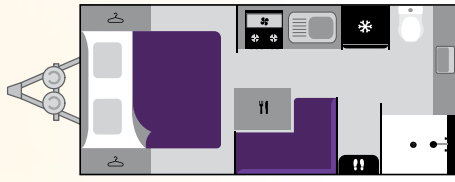

## Pathway

Sleeps	2 people	Body Length	17'1"	5217mm
Av. Ball	121kg	Travel Length	23'9"	7250mm
Max Payload	318kg	Overall Height	9'9"	2965mm
Av. Tare	1882kg	Overall Width	8'2"	2490mm