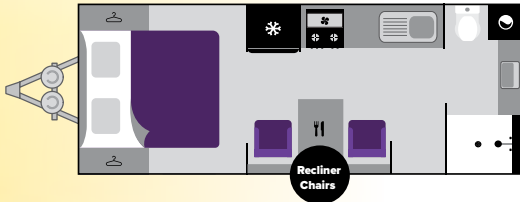

Connection