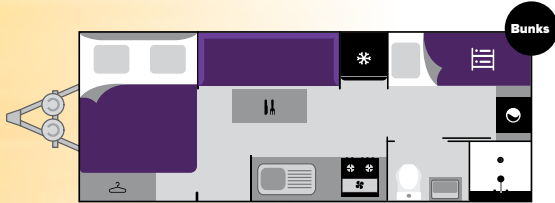

Pathway

Sleeps	2 people	Body Length	17'1"	5217mm
Av. Ball	121kg	Travel Length	23'9"	7250mm
Max Payload	318kg	Overall Height	9'9"	2965mm
Av. Tare	1882kg	Overall Width	8'2"	2490mm

Experience

Sleeps	2 people	Body Length	19'2"	5849mm
Av. Ball	107kg	Travel Length	25'10"	7882mm
Max Payload	1142kg	Overall Height	9'7"	2910mm
Av. Tare	2058kg	Overall Width	8'2"	2490mm

Connection

Sleeps	2 people	Body Length	19'9"	6024mm
Av. Ball	117kg	Travel Length	26'5"	8057mm
Max Payload	1115kg	Overall Height	9'7"	2910mm
Av. Tare	2085kg	Overall Width	8'2"	2490mm

Passage

Sleeps	2 people	Body Length	19'9"	6024mm
Av. Ball	110kg	Travel Length	26'5"	8057mm
Max Payload	1105kg	Overall Height	9'7"	2910mm
Av. Tare	2096kg	Overall Width	8'2"	2490mm

Tribe

Sleeps	4-5 people	Body Length	20'1"	6136mm
Av. Ball	145kg	Travel Length	26'10"	8170mm
Max Payload	1083kg	Overall Height	9'7"	2910mm
Av. Tare	2117kg	Overall Width	8'2"	2490mm

Bunkie

Sleeps	4-5 people	Body Length	21'1"	6455mm
Av. Ball	152kg	Travel Length	27'11"	8488mm
Max Payload	1004kg	Overall Height	9'7"	2910mm
Av. Tare	2196kg	Overall Width	8'2"	2490mm

Indicates length and weight for standard configuration. Weights are approximate only and can vary between individual caravans. Alterations to designated ATM may be requested at time of order provided it does not exceed the legal maximum and is subject to the final tare weight.